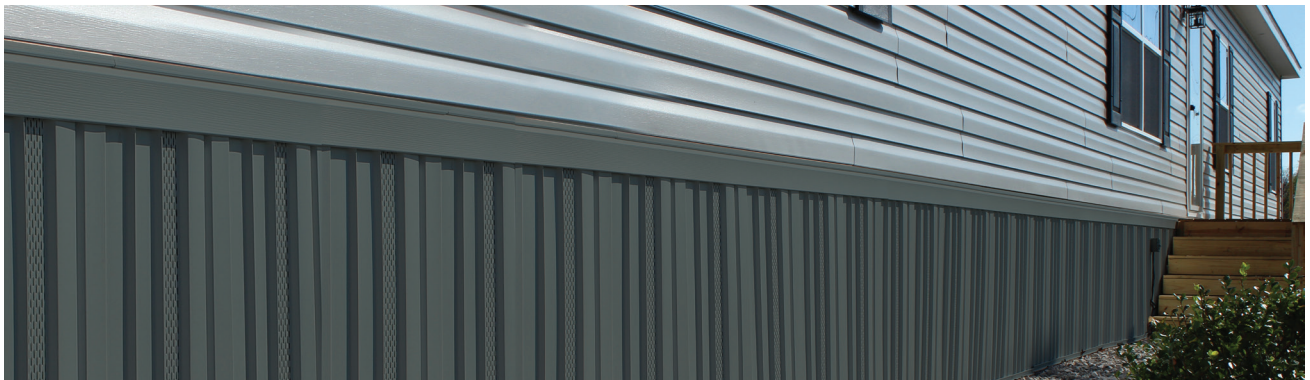

CHOICE

Blevins is proud to offer Lifestyle Skirting- the industry leader in quality, attractive and affordable manufactured home skirting. Select from 7 colors.

Lifestyle®

VENT PANEL
EXAMPLE

COLOR	PANEL		TRIM KIT
BROWN	VENTED	0200581	0200580
	SOLID	0200578	
CAMEO	VENTED	0200596	0200604
	SOLID	0200590	
GRAY	VENTED	0200598	0200602
	SOLID	0200607	
PEBBLESTONE	VENTED	0200595	0200601
	SOLID	0200606	
SAND	VENTED	0200599	0200603
	SOLID	0200608	
SLATE	VENTED	0200586	0200585
	SOLID	0200579	
WHITE	VENTED	0200597	0200600
	SOLID	0200605	